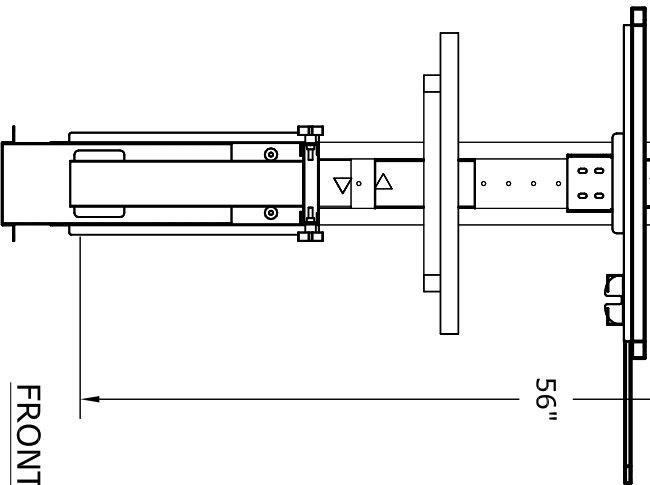

(1) Monitor Mount  
AFCZ588-02 with  
AFC17H

Retractable and foldable  
Keyboard Tray with  
Sliding mouse Tray  
(KB82R)

Metal shelf  
18"Wx6"D with  
1/2" lip on all sides

CPU Holder  
CPU 13-25

ISO VIEW

Safety Stopper  
at each end

All components are  
individually height  
adjustable.

56"

FRONT VIEW

NOTES :

MATERIAL :  
AS NOTED ABOVE

DRAWN BY : PR

DATE: 07/14/2010

DESCRIPTION :  
Wall Mount

ENG :

USED ON :

MFG :

QA :

SCALE : N.T.S.

SHEET : 1 OF 1

PDF NAME:  
WM-RKZMC-U