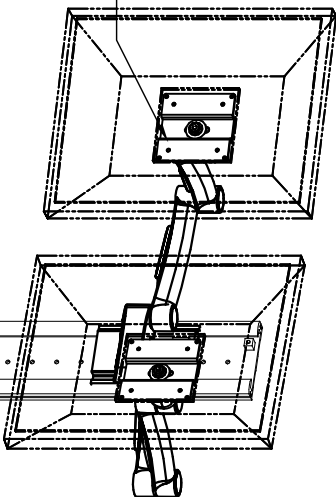

(1) Monitor Mount  
AFCZ588-02 with  
AFC17H

Retractable and foldable  
Keyboard Tray with  
Sliding mouse Tray  
(KB82R)

Metal shelf  
18"Wx6"D with  
1/2" lip on all sides

CPU Holder  
CPU 13-25

ISO VIEW

Safety Stopper  
at each end

All components are  
individually height  
adjustable.

56"

FRONT VIEW

NOTES :

MATERIAL :  
AS NOTED ABOVE

DRAWN BY : PR

DATE: 07/14/2010

DESCRIPTION :  
Wall Mount

ENG :

USED ON :

MFG :

QA :

SCALE : N.T.S.

SHEET : 1 OF 1

PDF NAME:  
WM-RKZMC-U