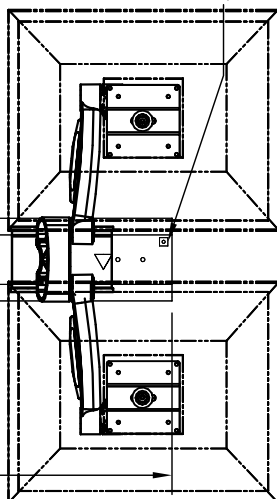

(1) Monitor Mount  
AFCZ588-02 with  
AFC17H

Retractable and foldable  
Keyboard Tray with  
Sliding mouse Tray  
(KB82R)

Metal shelf  
18"Wx6"D with  
1/2" lip on all sides

CPU Holder  
CPU 13-25

ISO VIEW

Safety Stopper  
at each end

All components are  
individually height  
adjustable.

56"

FRONT VIEW

NOTES :

MATERIAL :  
AS NOTED ABOVE

DRAWN BY : PR

DATE: 07/14/2010

DESCRIPTION :  
Wall Mount

ENG :

USED ON :

MFG :

QA :

SCALE : N.T.S.

SHEET : 1 OF 1

PDF NAME:  
WM-RKZMC-U