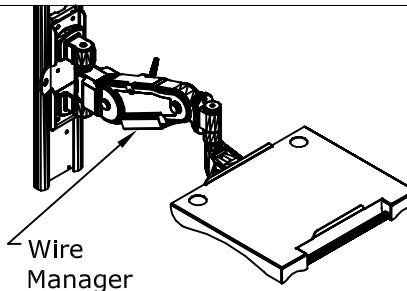

AFC7808LP

SPECIAL FEATURES:

- Foldable Laptop tray
- Pneumatically height adjustable with 12" stroke
- Wire managers included

SIDE VIEW
(Arm fully Extended)

NOTES :

MATERIAL :
AS NOTED ABOVE

TOLERANCES UNLESS OTHERWISE SPECIFIED
FRACTIONAL ±1/64
2 PLC. DEC. ±.01
3PLC. DEC. ±.001
ANGULAR ±.5°
FINISH $\sqrt{32}$