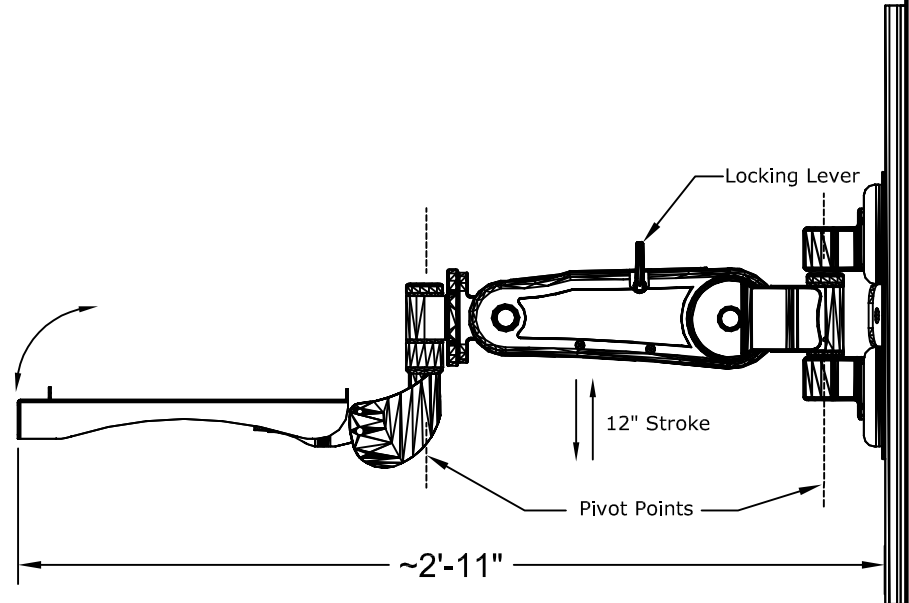

AFC7808LP

SPECIAL FEATURES:

- Foldable Laptop tray
- Pneumatically height adjustable with 12" stroke
- Wire managers included

SIDE VIEW
(Arm fully Extended)

NOTES :

MATERIAL :
AS NOTED ABOVE

TOLERANCES UNLESS OTHERWISE SPECIFIED
FRACTIONAL ±1/64
2 PLC. DEC. ±.01
3PLC. DEC. ±.001
ANGULAR ±.5°
FINISH $\sqrt{32}$

QA :

SCALE : N.T.S.

SHEET : 1 OF 1

PATH :

\\F.Assy\Wallmount\AFC7808\

PDF NAME:

WM24_AFC7808LP_02

REV: SIZE
A