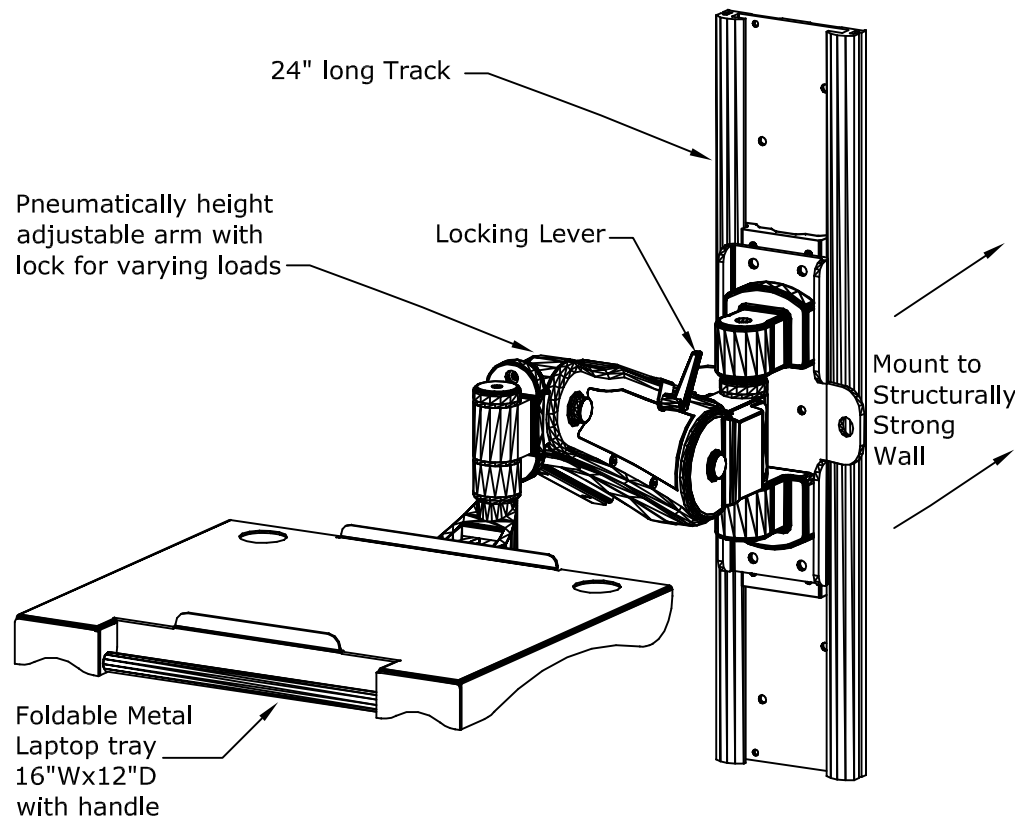

AFC7808LP

SPECIAL FEATURES:

- Foldable Laptop tray
- Pneumatically height adjustable with 12" stroke
- Wire managers included

SIDE VIEW
(Arm fully Extended)

NOTES :

MATERIAL :
AS NOTED ABOVE

TOLERANCES UNLESS OTHERWISE SPECIFIED
FRACTIONAL ±1/64
2 PLC. DEC. ±.01
3PLC. DEC. ±.001
ANGULAR ±.5°
FINISH $\sqrt{32}$

QA :

SCALE : N.T.S.

SHEET : 1 OF 1

PATH :

\\F.Assy\Wallmount\AFC7808\

PDF NAME:

WM24_AFC7808LP_02

REV: SIZE
A