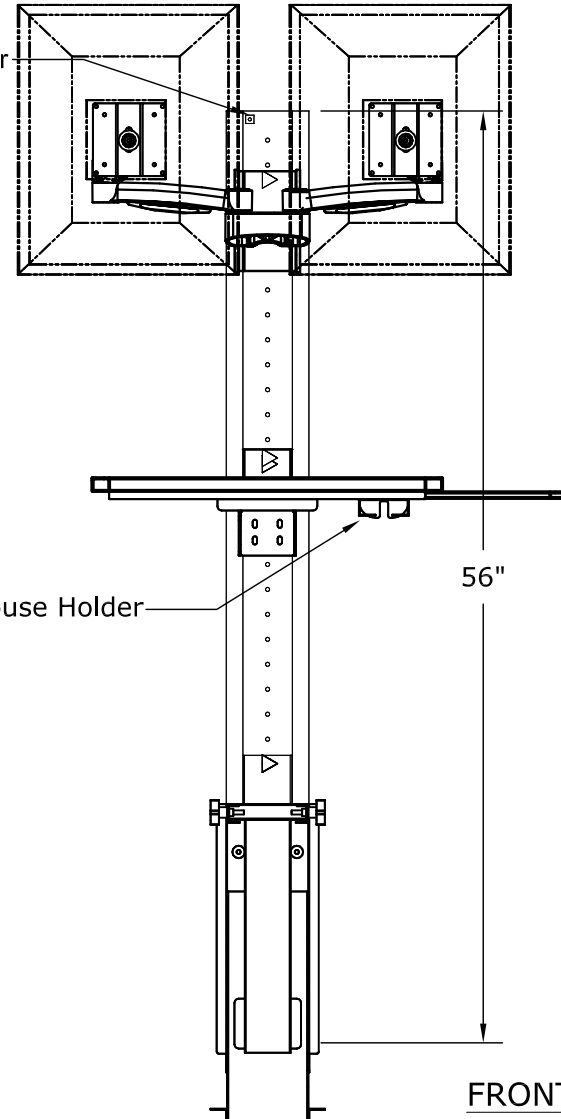

(1) Monitor Mount
AFCZ588-02 with
AFC17H

Retractable and foldable
Keyboard Tray with
Sliding mouse Tray
(KB82R)

CPU Holder
CPU 13-25

ISO VIEW

Safety Stopper
at each end

Mouse Holder

56"

FRONT VIEW

All components are
individually height
adjustable.

NOTES :

MATERIAL :
AS NOTED ABOVE

TOLERANCES UNLESS
OTHERWISE SPECIFIED
FRACTIONAL ±1/64
2 PLC. DEC. ±.01
3PLC. DEC. ±.001
ANGULAR ±.5°
FINISH $\sqrt{32}$

DRAWN BY : PR

DATE: 08/11/2010

DESCRIPTION :
Wall Mount

A P P R O V E D

ENG :

USED ON :

MFG :

PATH :
Final Assmbl\WALL MOUNTS\2010\Vertical\WM 56

QA :

PDF NAME:
WM56_2FZ_KB82R_1C_00_02

SCALE : N.T.S.

SHEET : 1 OF 1

REV: SIZE
A