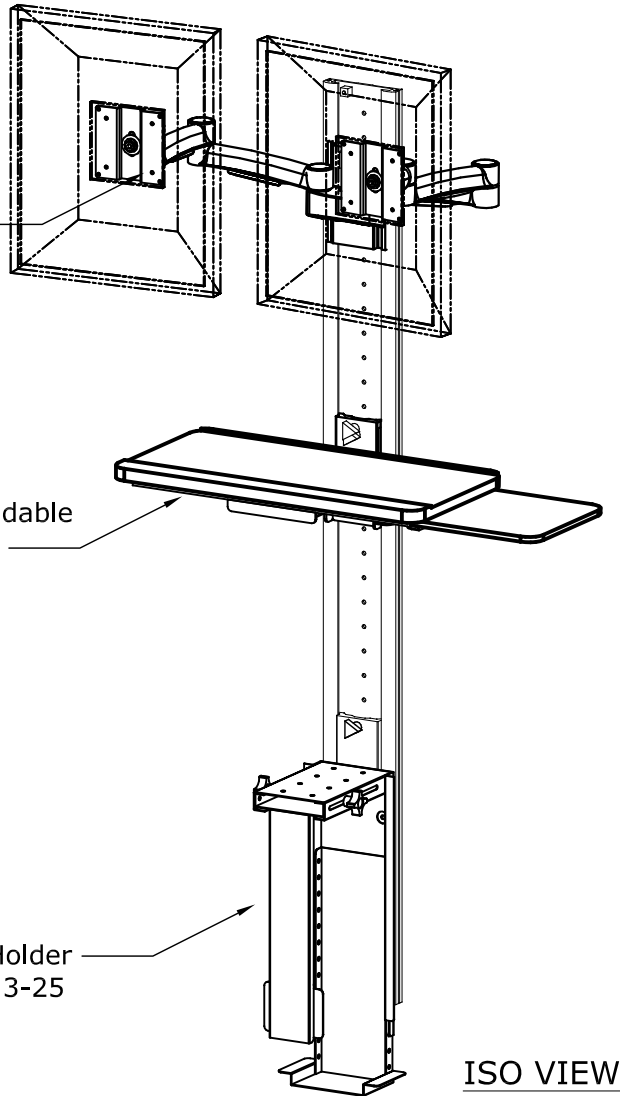

(1) Monitor Mount
AFCZ588-02 with
AFC17H

Retractable and foldable
Keyboard Tray with
Sliding mouse Tray
(KB82R)

CPU Holder
CPU 13-25

ISO VIEW

Safety Stopper
at each end

Mouse Holder

56"

FRONT VIEW

All components are
individually height
adjustable.

NOTES :

MATERIAL :
AS NOTED ABOVE

TOLERANCES UNLESS
OTHERWISE SPECIFIED
FRACTIONAL ±1/64
2 PLC. DEC. ±.01
3PLC. DEC. ±.001
ANGULAR ±.5°
FINISH $\sqrt{32}$

DRAWN BY : PR

DATE: 08/11/2010

DESCRIPTION :
Wall Mount

A P P R O V E D

ENG :

USED ON :

MFG :

PATH :
Final Assmbl\WALL MOUNTS\2010\Vertical\WM 56