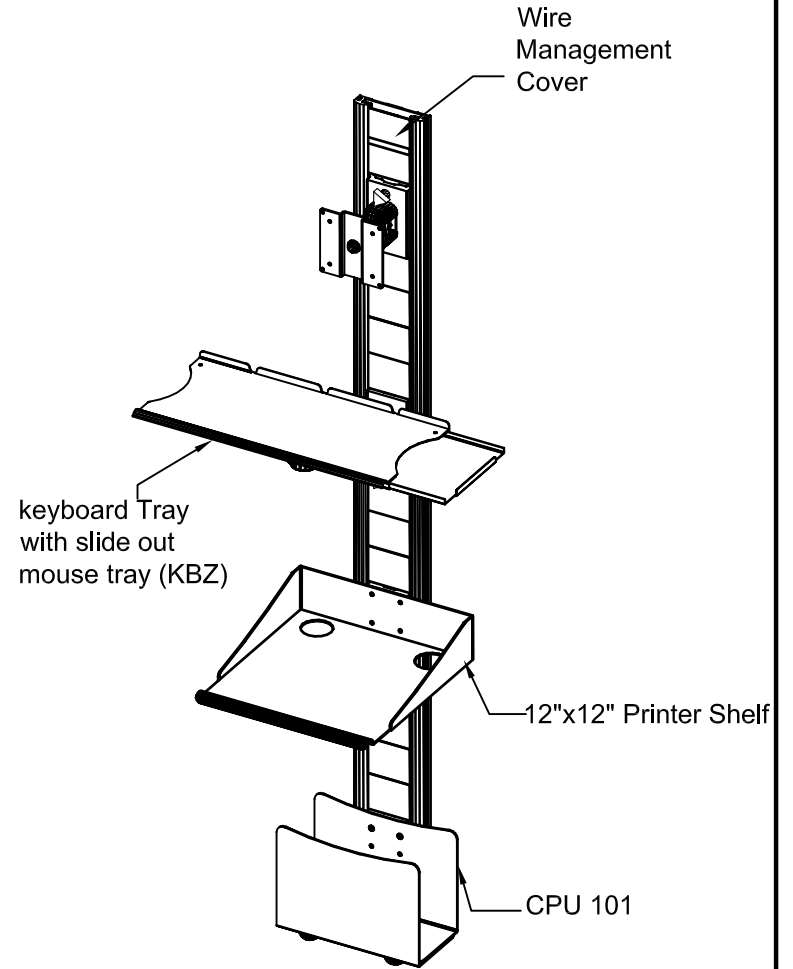

FRONT VIEW

SIDE VIEW

ISOMETRIC VIEW

DRAWN BY : MK		DATE: 12-22-09	DESCRIPTION :	
A P P R O V E D			.	
ENG :			USED ON :	
MFG :			.	
QA :			PATH :	
			F.ASSYWALL MOUNTS\2009\VERTICAL\WM56	
SCALE : AS SHOWN	SHEET : 1 OF 1	NUMBER WM-56-1F-1KBZ-1C-01		REV: SIZE . A