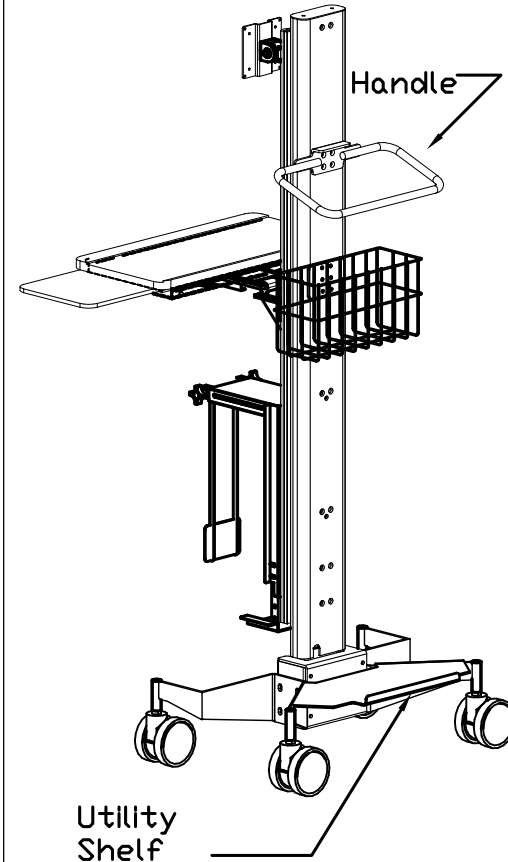

62"

AFC 22

Foldable and retractable Keyboard Tray

CS 13-25

AFC 50" WM Track allow individual height adjustment of each component

Wire Basket WB 100

(4) 4" Locking Caster All Locking

Handle