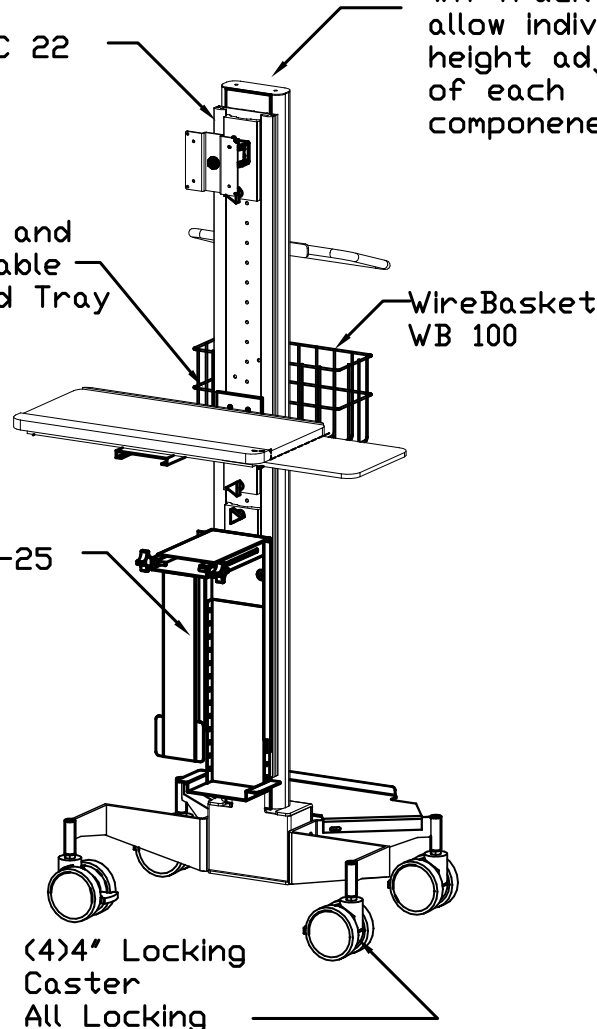

62"

AFC 22

Foldable and retractable Keyboard Tray

CS 13-25

AFC 50" WM Track allow individual height adjustment of each component

Wire Basket WB 100

(4) 4" Locking Caster All Locking

Handle

Utility Shelf

NOTES :

MATERIAL :  
AS NOTED ABOVE

TOLERANCES UNLESS OTHERWISE SPECIFIED  
FRACTIONAL ±1/64  
2 PLC. DEC. ±.01  
3 PLC. DEC. ±.001  
ANGULAR ±.5°  
FINISH √

DRAWN BY : MG/MK

DATE: 11-09-09

DESCRIPTION :

A P P R O V E D

ENG :

MFG :

QA :

SCALE : N.T.S.

USED ON :

PATH :  
L\Final\Carts\Upright carts\

PDF NAME:  
UC62\_1RKB\_1F\_1C\_HWB\_01

FOLDER :

REV: SIZE  
A