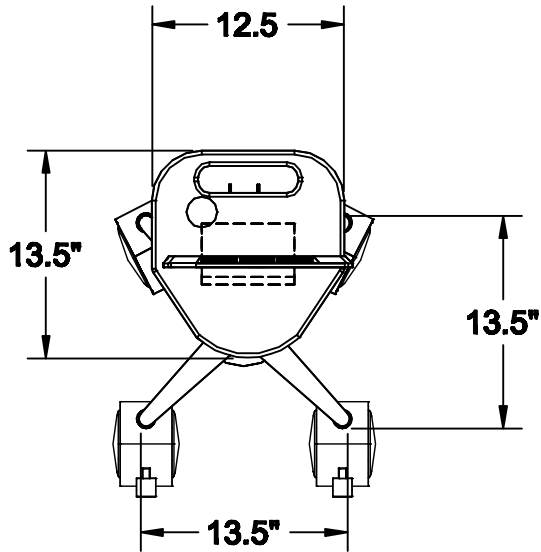

TOP VIEW

ISOMETRIC VIEW

FRONT VIEW

REAR ISO VIEW

	DRAWN BY : VGM		DATE:02-25-13		DESCRIPTION : LAPTOP CART
	A P P R O V E D				
TOLERANCES UNLESS OTHERWISE SPECIFIED *Height range + -1" 3PLC. DEC. ±.25"	ENG :		USED ON :		
	MFG :		PATH : Maxflex/Tablet Cart/		
	QA :		PDF NAME: TBC150-201		
	SCALE: N.T.S.	SHEET : 1 of 1			