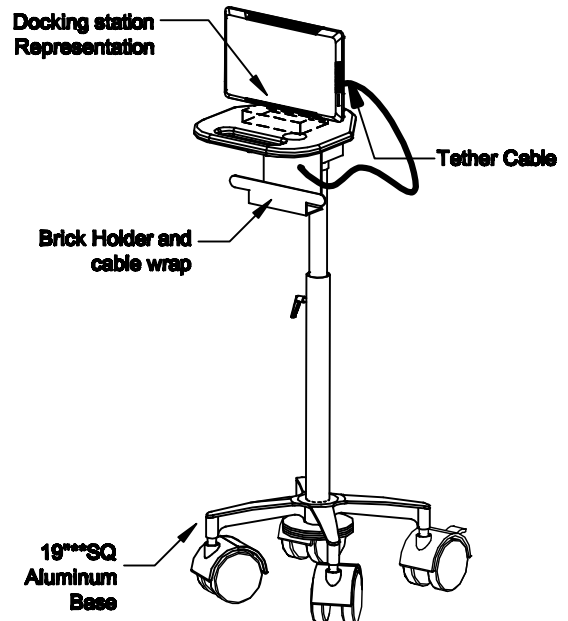

TOP VIEW

ISOMETRIC VIEW

FRONT VIEW

REAR ISO VIEW

	DRAWN BY : VGM		DATE:02-25-13		DESCRIPTION : LAPTOP CART
	A P P R O V E D				
TOLERANCES UNLESS OTHERWISE SPECIFIED *Height range + -1" 3PLC. DEC. ±.25"	ENG :		USED ON :		
	MFG :		PATH : Maxflex/Tablet Cart/		
	QA :		PDF NAME: TBC150-201		
	SCALE: N.T.S.	SHEET : 1 of 1			