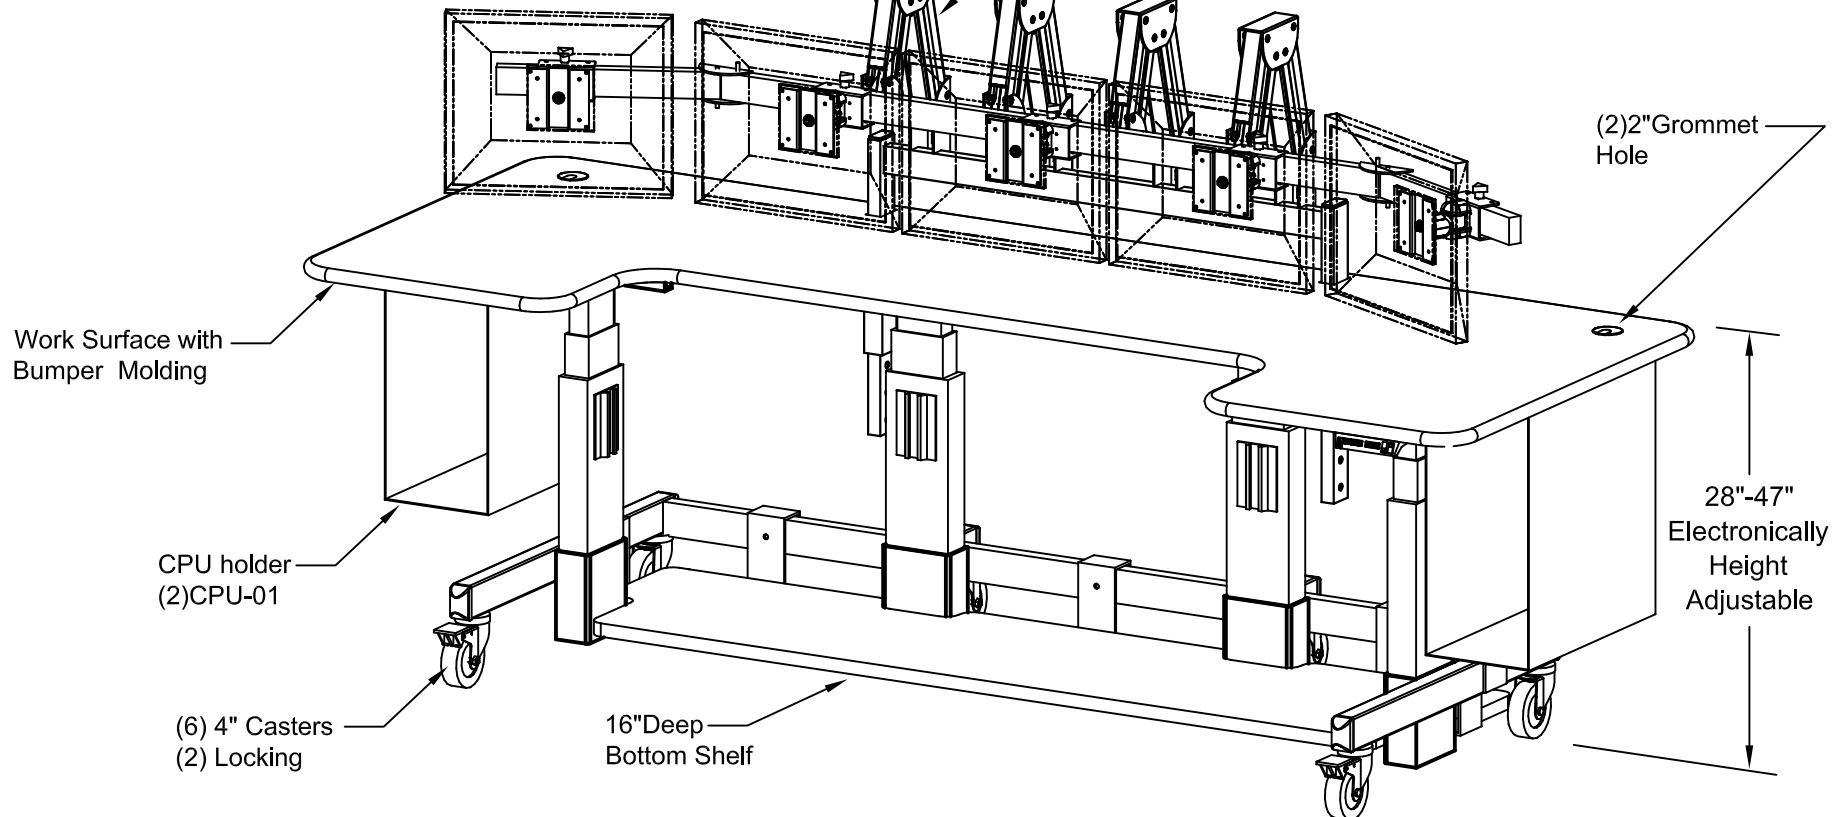

AFCFLEXO-05
Monitor Platform
Manually Height
Adjustable and
manually retractable
for 5 Monitors

ISOMETRIC VIEW

NOTES :	MATERIAL :	DRAWN BY : PR	DATE:04/29/11	DESCRIPTION : ST9636
	AS NOTED ABOVE	A P P R O V E D		
	TOLERANCES UNLESS OTHERWISE SPECIFIED	ENG :		USED ON :
	FRACTIONAL ±1/64	MFG :		PATH :
	2 PLC. DEC. ±.01	QA :		L:MAXFLEX SERIES\ST9600\9636\2010
3 PLC. DEC. ±.001	SCALE : N.T.S.	SHEET : 1 OF 1	PDF NAME:	ST9636_B_D_0000_5F_2C_0_B_000_01
ANGULAR ±.5°				
FINISH √				