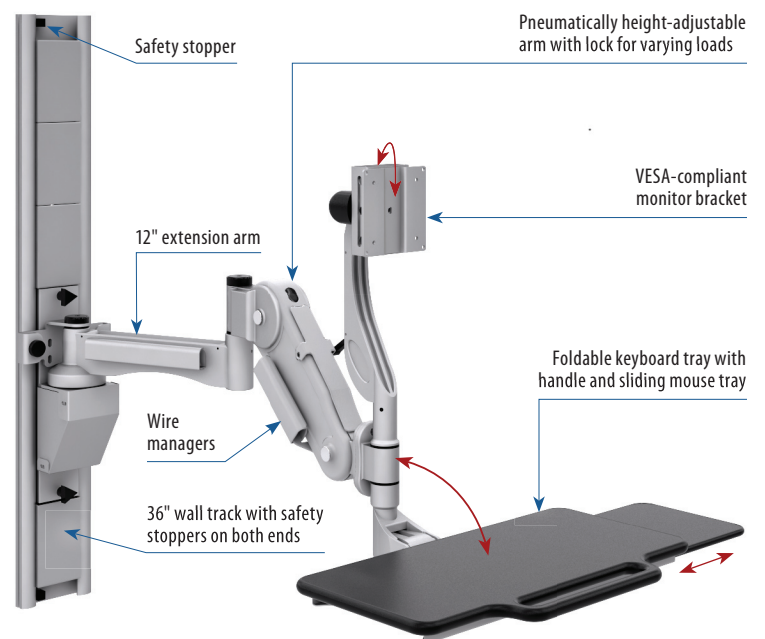

WALL MOUNT AFC7808_12

Description

Wall Mount AFC7808_12, a height-adjustable, low-profile, user-friendly solution for access to electronic records where space is limited. Suitable for numerous applications like data entry, EMR, e-MAR & CPOE. The **AFC7808_12** accommodates most operators, in sit-to-stand positions. When not in use, it folds up neatly to the wall, tucked away and unobtrusive.

The flexible **AFC7808_12** is designed with the ergonomic intelligence, strength, durability, and thorough disinfection properties like other AFC products, while offering an easy-to-operate tool for boosting productivity in high-traffic areas. It is pneumatically height-adjustable within a 12" range, and can be locked in any position you chose. Full range of swivel motion at each joint comfortably accommodates different positions and applications, such as sharing information with patients and other professionals in proximity.

Features and Benefits

- Light-weight aluminum construction for easy operation
- Entire mount is powdered coated in anti-microbial paint for thorough disinfection for safe use throughout medical facilities
- 41" of horizontal extension from the wall with option of supplemental one foot extension arm
- 12" range of height adjustment for accommodation of most users while standing or seated
- Height locking mechanism at any position for safety, stability, and varying loads
- Full range of swivel motion at each joint
- Keyboard folds for low profile and has a safety lock
- Mouse holder is included
- VESA 75/100 compliant monitor bracket with horizontal and vertical tilt and 3" range of height adjustment
- Integrated wire management
- Arm vertically adjusts on 36" wall track (wall track is optional)