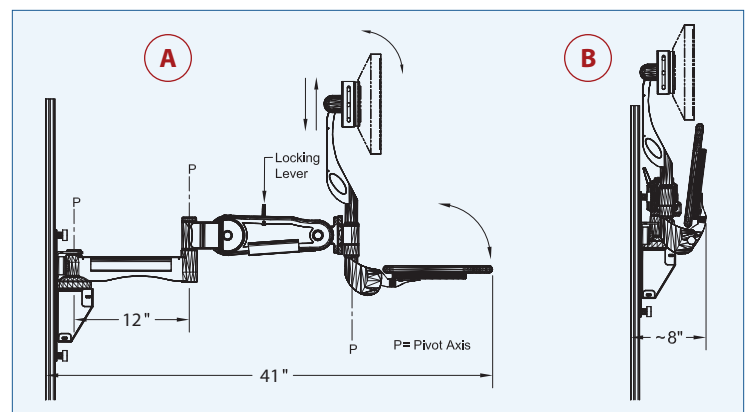

Features and Benefits

- Light-weight aluminum construction for easy operation
- Entire mount is powdered coated in anti-microbial paint for thorough disinfection for safe use throughout medical facilities
- 41" of horizontal extension from the wall with option of supplemental one foot extension arm
- 12" range of height adjustment for accommodation of most users while standing or seated
- Height locking mechanism at any position for safety, stability, and varying loads
- Full range of swivel motion at each joint
- Keyboard folds for low profile and has a safety lock
- Mouse holder is included
- VESA 75/100 compliant monitor bracket with horizontal and vertical tilt and 3" range of height adjustment
- Integrated wire management
- Arm vertically adjusts on 36" wall track (wall track is optional)

Image 1. Wall Mount AFC7808_12 (shown with 36" track)

Specifications

- Arm extension: 41" to keyboard
- Arm folded up: 2" to LCD, 8" to keyboard handle
- Arm vertical adjustment: 12"
- Arm rotation: 270°
- Min/Max LCD weight: 7 lb to 20 lb (different bracket available for monitor weight above 20 lb)
- LCD pivots: 270°
- LCD tilts: 70°
- Keyboard dimensions: 19" x 8" (without handle)
- Cable management: internal through arms
- Multiple colors available
- Shipping weight: 50 lb
- Shipping dimension: 38" x 22" x 10"

Image 2. Side view (A - Arm fully extended, B - Arm folded against wall)