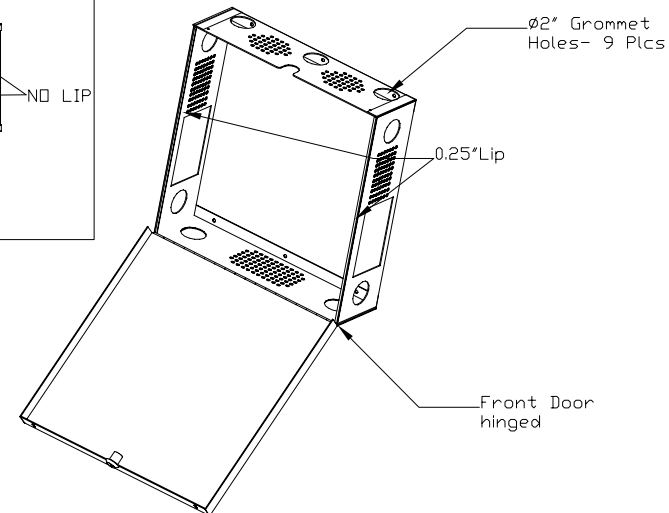

Custom wall mounting CPU Enclosure with internal space for SURGE SUPPRESSER.

INSIDE DIMENSIONS OF ENCLOSURE:
18"WIDTHX18"HEIGHTx5"DEPTH

NOTES :
COLOR: BLACK JACK

HARDWARE TO BE INCLUDED:
(6) EZ ANCHOR STUD SOLVER OR SIMILAR WITH MOUNTING SCREWS