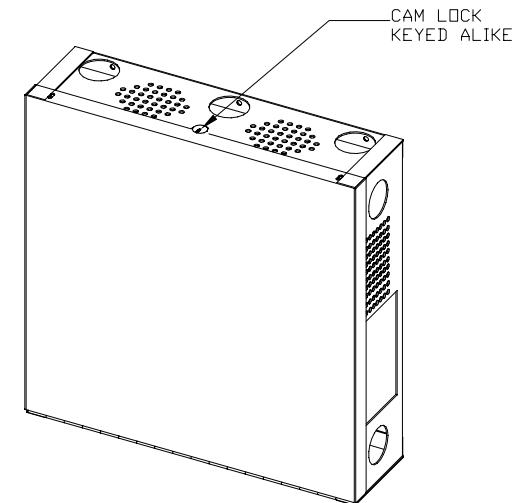

Custom wall mounting CPU Enclosure with internal space for SURGE SUPPRESSER.

INSIDE DIMENSIONS OF ENCLOSURE:
18"WIDTHX18"HEIGHTx5"DEPTH

NOTES :
COLOR: BLACK JACK

HARDWARE TO BE INCLUDED:
(6) EZ ANCHOR STUD SOLVER OR SIMILAR WITH MOUNTING SCREWS