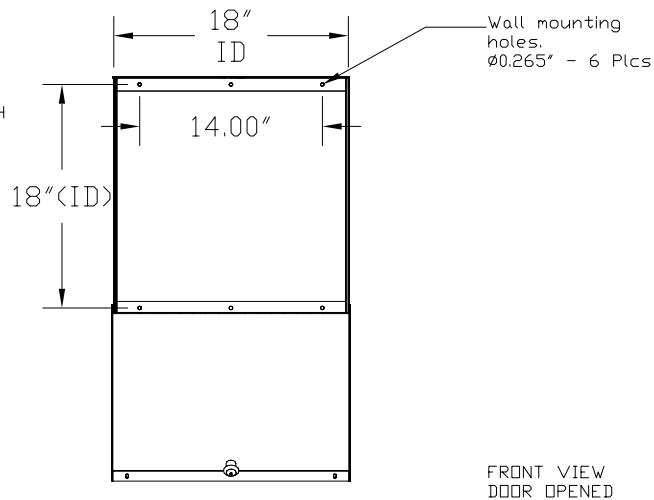

Custom wall mounting CPU Enclosure with internal space for SURGE SUPPRESSER.

INSIDE DIMENSIONS OF ENCLOSURE:
18"WIDTHX18"HEIGHTx5"DEPTH

NOTES :
COLOR: BLACK JACK

HARDWARE TO BE INCLUDED:
(6) EZ ANCHOR STUD SOLVER OR SIMILAR WITH MOUNTING SCREWS

REV: A
SIZE A