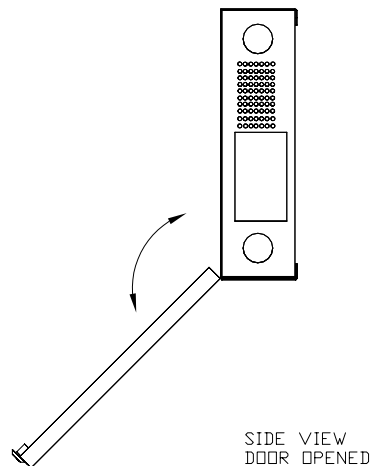

Custom wall mounting CPU Enclosure with internal space for SURGE SUPPRESSER.

INSIDE DIMENSIONS OF ENCLOSURE:
18"WIDTHX18"HEIGHTx5"DEPTH

NOTES :
COLOR: BLACK JACK

HARDWARE TO BE INCLUDED:
(6) EZ ANCHOR STUD SOLVER OR SIMILAR WITH MOUNTING SCREWS

REV: A
SIZE A