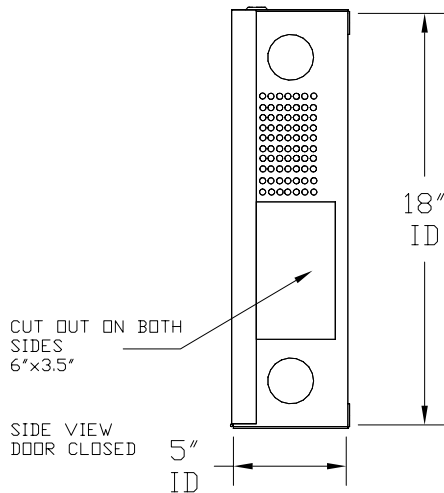

Custom wall mounting CPU Enclosure with internal space for SURGE SUPPRESSER.

INSIDE DIMENSIONS OF ENCLOSURE:
18"WIDTHX18"HEIGHTx5"DEPTH

NOTES :
COLOR: BLACK JACK

HARDWARE TO BE INCLUDED:
(6) EZ ANCHOR STUD SOLVER OR SIMILAR WITH MOUNTING SCREWS

REV: A
SIZE A