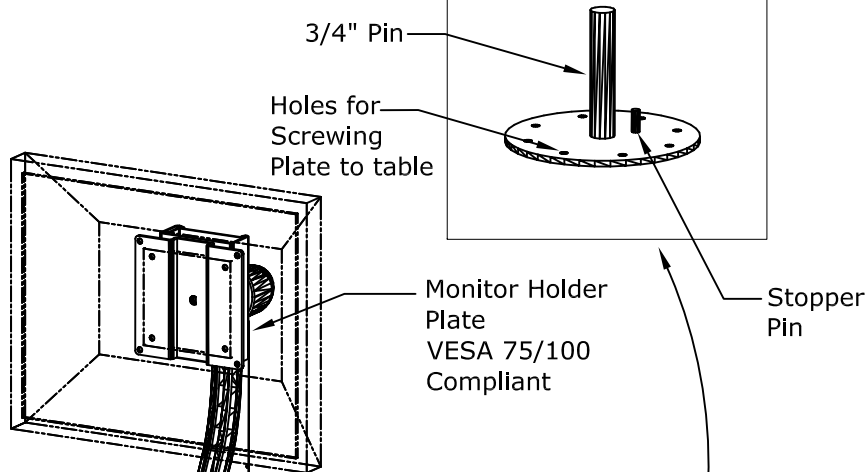

SPECIAL FEATURES:

- VESA Compliant Monitor Holder with Tilt& Pan and 3" vertical adjustment
- Foldable KB tray w/ sliding Mouse tray & Handle
- Pneumatically height adjustable with 12" stroke
- Wire managers included

AFC7808-Desktop Mount

DESKTOP PLATE

NOTES :

Monitor Weight ≤ 20lbs

MATERIAL :
AS NOTED ABOVE

TOLERANCES UNLESS OTHERWISE SPECIFIED

FRACTIONAL	±1/64
2 PLC. DEC.	±.01
3PLC. DEC.	±.001
ANGULAR	±.5°
FINISH	√32

DRAWN BY: PR