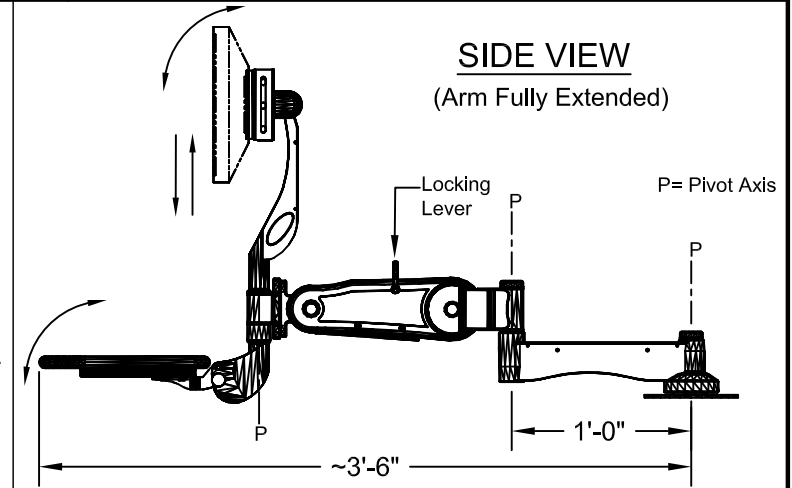

SPECIAL FEATURES:

- VESA Compliant Monitor Holder with Tilt& Pan and 3" vertical adjustment
- Foldable KB tray w/ sliding Mouse tray & Handle
- Pneumatically height adjustable with 12" stroke
- Wire managers included

AFC7808-Desktop Mount

DESKTOP PLATE

NOTES :

Monitor Weight ≤ 20lbs

MATERIAL :
AS NOTED ABOVE

TOLERANCES UNLESS OTHERWISE SPECIFIED

FRACTIONAL	±1/64
2 PLC. DEC.	±.01
3PLC. DEC.	±.001
ANGULAR	±.5°
FINISH	√32

DRAWN BY: PR