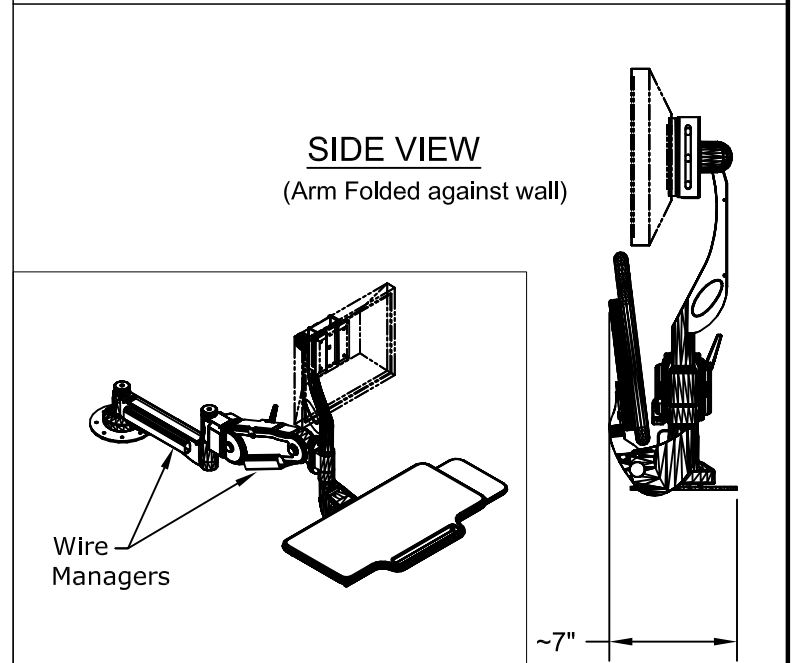

SPECIAL FEATURES:

- VESA Compliant Monitor Holder with Tilt& Pan and 3" vertical adjustment
- Foldable KB tray w/ sliding Mouse tray & Handle
- Pneumatically height adjustable with 12" stroke
- Wire managers included

AFC7808-Desktop Mount

DESKTOP PLATE

NOTES :

Monitor Weight ≤ 20lbs

MATERIAL :
AS NOTED ABOVE

TOLERANCES UNLESS OTHERWISE SPECIFIED

FRACTIONAL	±1/64
2 PLC. DEC.	±.01
3PLC. DEC.	±.001
ANGULAR	±.5°
FINISH	√32

DRAWN BY: PR