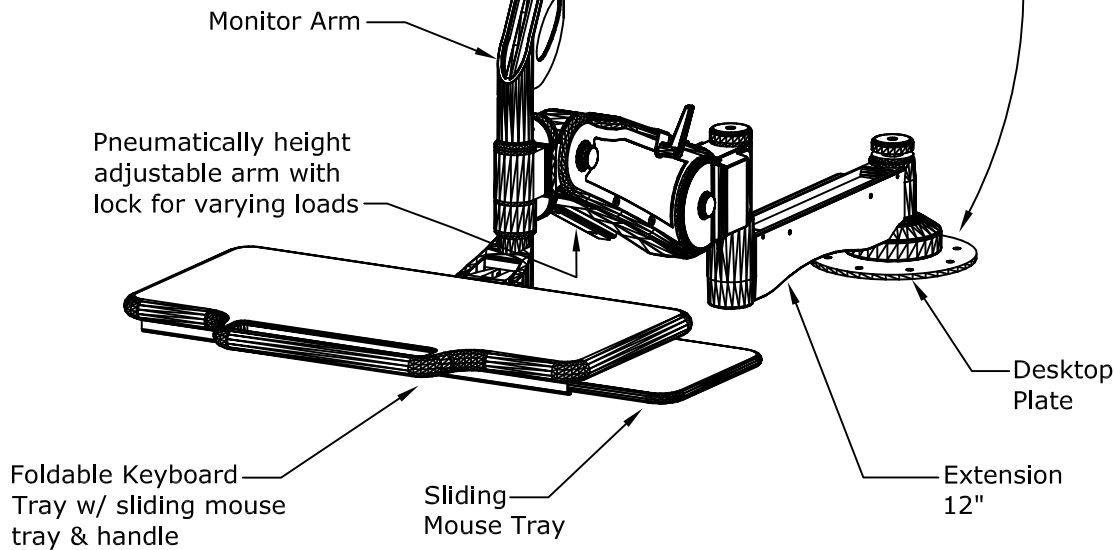

SPECIAL FEATURES:

- VESA Compliant Monitor Holder with Tilt& Pan and 3" vertical adjustment
- Foldable KB tray w/ sliding Mouse tray & Handle
- Pneumatically height adjustable with 12" stroke
- Wire managers included

AFC7808-Desktop Mount

DESKTOP PLATE

NOTES :

Monitor Weight ≤ 20lbs

MATERIAL :
AS NOTED ABOVE

TOLERANCES UNLESS OTHERWISE SPECIFIED

FRACTIONAL	±1/64
2 PLC. DEC.	±.01
3PLC. DEC.	±.001
ANGULAR	±.5°
FINISH	√32

DRAWN BY: PR